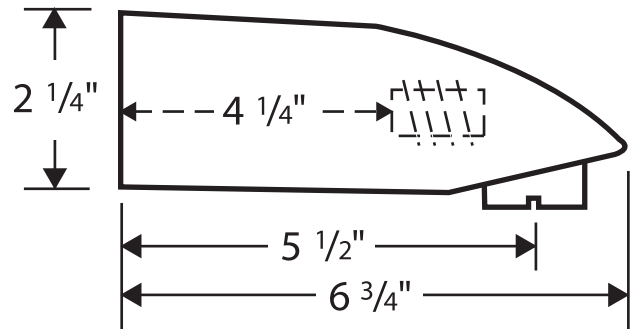

Interaktiv™ Tub Spout

13412XX1

Available in Chrome (00), Oil Rub Bronze (62), Brushed Nickel (82), Polished Nickel (83), Polished Brass (93)

Product Specification

Solid brass
1/2" female NPT inlet

hansgrohe